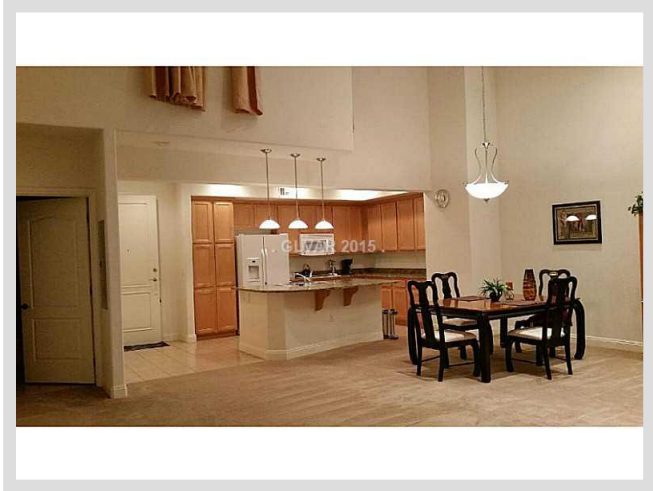

DESCRIPTION

This 1,691 square foot single family home features 0 bedrooms and 2 bathrooms. It is located in the tower of Manhattan in Las Vegas on 20 E Serene Avenue #414. The MLS number is 1588315 and the parcel number is 177-21-221-128. This listing became available on 11-13-2015 and was leased on 11-23-2015 for \$1,160. The full public address for this listing is 20 E Serene Avenue #414, Las Vegas, Nevada 89123.