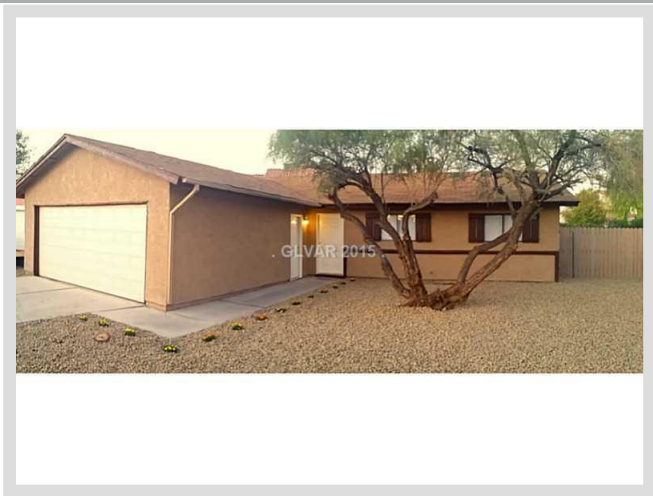

**GEMINI CIRCLE** **MLS# 1588660**

<b>SOLD</b>
<b>\$131,900</b>
Sold on 12-30-2015
<b>Bedrooms 4</b>
<b>Bathrooms 2</b>
Full Baths 2
3/4 Baths 0
1/2 Baths 0
<b>Stories 1</b>
<b>Living Area 1,288 sq. ft.</b>
<b>Lot Size 6,970 sq. ft.</b>
<b>Garages 2</b>
<b>Year Built 1980</b>
<b>List Date 11-15-2015</b>

**DESCRIPTION**

This 1,288 square foot single family home features 4 bedrooms, 2 bathrooms and is situated on a 6,970 square foot (0.16 acre) lot. It is located in Las Vegas on Gemini Circle. The MLS number is 1588660 and the parcel number is 140-18-610-011. This listing became available on 11-15-2015 and was sold on 12-30-2015 for \$131,900. The full public address for this listing is Gemini Circle, Las Vegas, Nevada 89115.