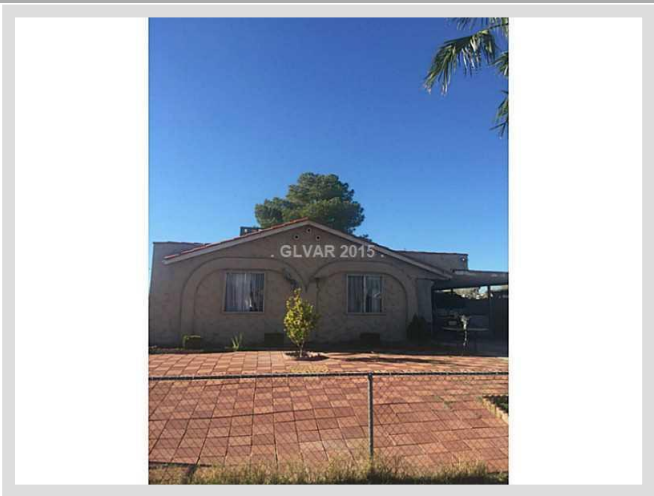

5069 ADA DRIVE **MLS# 1588916**

SOLD
\$70,000
Sold on 04-11-2016
Bedrooms 2
Bathrooms 1
Full Baths 1
3/4 Baths 0
1/2 Baths 0
Stories 1
Living Area 864 sq. ft.
Lot Size 6,534 sq. ft.
Garages 0
Year Built 1971
List Date 11-16-2015

DESCRIPTION

This 864 square foot single family home features 2 bedrooms, 1 bathrooms and is situated on a 6,534 square foot (0.15 acre) lot. It is located in Las Vegas on 5069 Ada Drive. The MLS number is 1588916 and the parcel number is 161-28-513-032. This listing became available on 11-16-2015 and was sold on 04-11-2016 for \$70,000. The full public address for this listing is 5069 Ada Drive, Las Vegas, Nevada 89122.