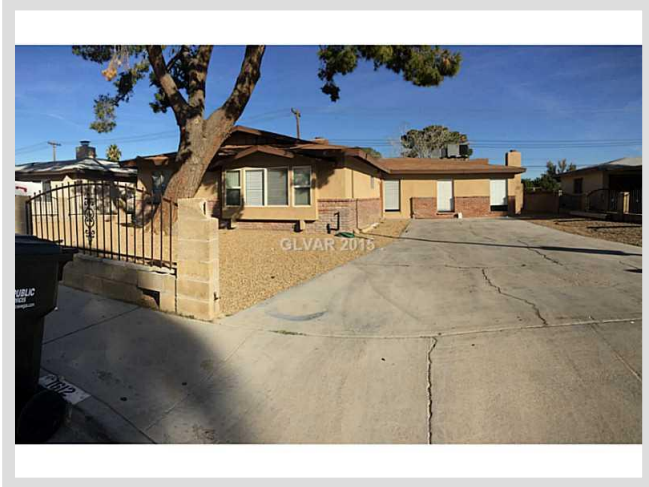

**1612 LUNING DRIVE** **MLS# 1589540**

<b>SOLD</b>
<b>\$140,000</b>
Sold on 01-06-2016
<b>Bedrooms 3</b>
<b>Bathrooms 2</b>
Full Baths 1
3/4 Baths 1
1/2 Baths 0
<b>Stories 1</b>
<b>Living Area 1,776 sq. ft.</b>
<b>Lot Size 6,970 sq. ft.</b>
<b>Garages 0</b>
<b>Year Built 1963</b>
<b>List Date 11-16-2015</b>

**DESCRIPTION**

This 1,776 square foot single family home features 3 bedrooms, 2 bathrooms and is situated on a 6,970 square foot (0.16 acre) lot. It is located in Las Vegas on 1612 Luning Drive. The MLS number is 1589540 and the parcel number is 139-20-811-053. This listing became available on 11-16-2015 and was sold on 01-06-2016 for \$140,000. The full public address for this listing is 1612 Luning Drive, Las Vegas, Nevada 89106.