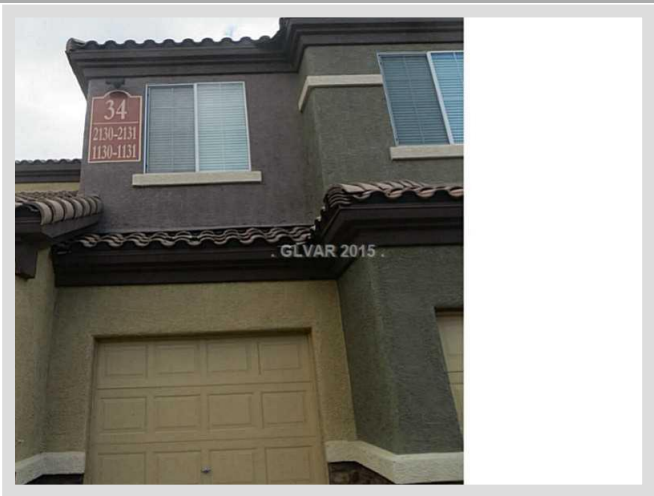

6868 SKY POINTE DRIVE #1131 **MLS# 1589625**

LEASED
\$745
Leased on 11-25-2015
Bedrooms 1
Bathrooms 1
Full Baths 0
3/4 Baths 1
1/2 Baths 0
Stories 2
Living Area 862 sq. ft.
Garages 1
Condominium Yes
Year Built 2007
List Date 11-17-2015

DESCRIPTION

This 862 square foot single family home features 1 bedrooms and 1 bathrooms. It is located in Las Vegas on 6868 Sky Pointe Drive #1131. The MLS number is 1589625 and the parcel number is 125-21-213-260. This listing became available on 11-17-2015 and was leased on 11-25-2015 for \$745. The full public address for this listing is 6868 Sky Pointe Drive #1131, Las Vegas, Nevada 89131.