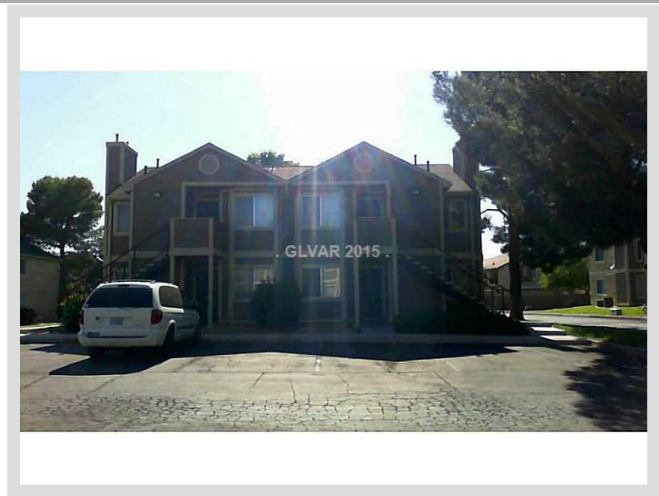

**4623 KRISSEYLOUISE WAY #C** **MLS# 1589642**

<b>LEASED</b>
<b>\$625</b>
Leased on 05-02-2016
<b>Bedrooms 2</b>
<b>Bathrooms 1</b>
Full Baths 1
3/4 Baths 0
1/2 Baths 0
<b>Stories 2</b>
<b>Living Area 3,168 sq. ft.</b>
<b>Garages 0</b>
<b>Year Built 1995</b>
<b>List Date 11-15-2015</b>

**DESCRIPTION**

This 3,168 square foot single family home features 2 bedrooms and 1 bathrooms. It is located in Las Vegas on 4623 KrissyLouise Way #c. The MLS number is 1589642 and the parcel number is 161-08-510-021. This listing became available on 11-15-2015 and was leased on 05-02-2016 for \$625. The full public address for this listing is 4623 KrissyLouise Way #c, Las Vegas, Nevada 89121.