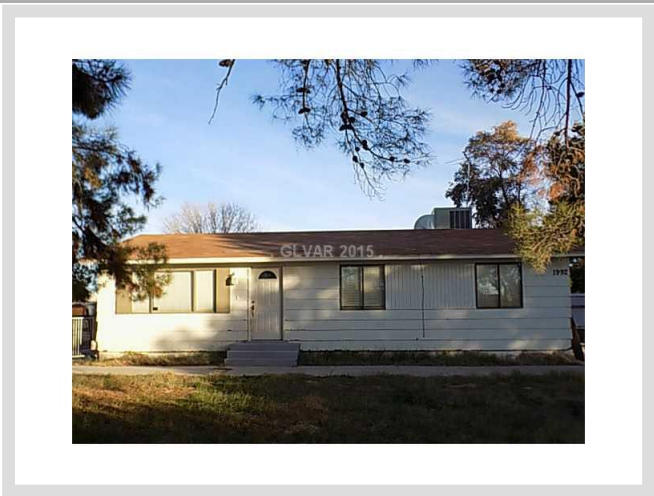

1992 GUBLER AVENUE **MLS# 1505333**

SOLD
\$138,000
Sold on 06-24-2015
Bedrooms 6
Bathrooms 1
Full Baths 1
3/4 Baths 0
1/2 Baths 0
Stories 1
Basement Yes
Living Area 1,008 sq. ft.
Lot Size 22,216 sq. ft.
Garages 0
Year Built 1979
List Date 01-05-2015

DESCRIPTION

This 1,008 square foot single family home features 6 bedrooms, 1 bathrooms and is situated on a 22,216 square foot (0.51 acre) lot. It is located in Logandale on 1992 Gubler Avenue. The MLS number is 1505333 and the parcel number is 041-27-402-035. This listing became available on 01-05-2015 and was sold on 06-24-2015 for \$138,000. The full public address for this listing is 1992 Gubler Avenue, Logandale, Nevada 89021.