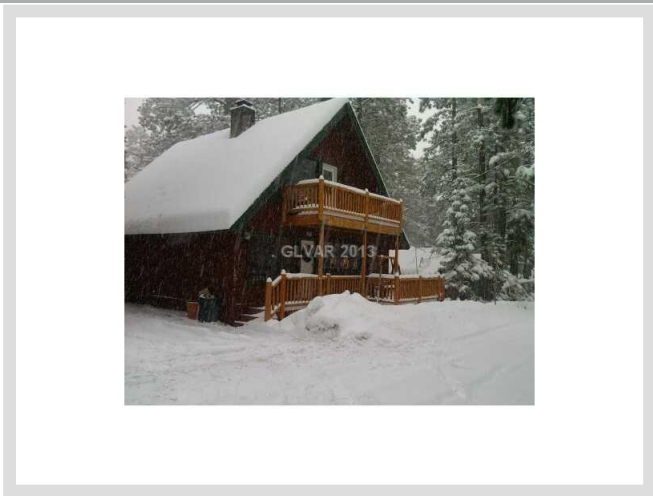

ASPEN AVENUE **MLS# 1354423**

LEASED
\$1,400
Leased on 06-20-2013
Bedrooms 2
Bathrooms 2
Full Baths 2
3/4 Baths 0
1/2 Baths 0
Stories 2
Living Area 1,300 sq. ft.
Garages 0
Year Built 1979
List Date 06-12-2013

DESCRIPTION

This 1,300 square foot single family home features 2 bedrooms and 2 bathrooms. It is located in Mount Charleston on Aspen Avenue. The MLS number is 1354423 and the parcel number is 129-36-510-099. This listing became available on 06-12-2013 and was leased on 06-20-2013 for \$1,400. The full public address for this listing is Aspen Avenue, Mount Charleston, Nevada 89124.