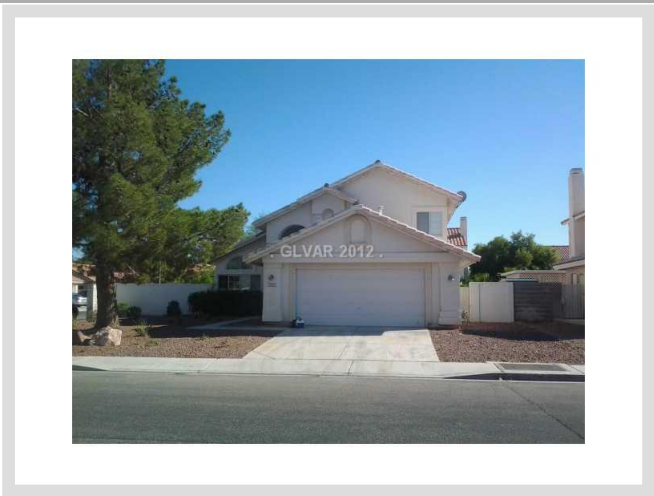

1525 HEATHER RIDGE RD **MLS# 1284784**

SOLD
\$155,000
Sold on 11-19-2012
Bedrooms 4
Bathrooms 3
Full Baths 3
3/4 Baths 0
1/2 Baths 0
Stories 2
Living Area 1,976 sq. ft.
Lot Size 7,405 sq. ft.
Garages 2
Year Built 1993
List Date 09-14-2012

DESCRIPTION

This 1,976 square foot single family home features 4 bedrooms, 3 bathrooms and is situated on a 7,405 square foot (0.17 acre) lot. It is located in the community of Eldorado in North Las Vegas on 1525 Heather Ridge Rd. The MLS number is 1284784 and the parcel number is 124-28-415-011. This listing became available on 09-14-2012 and was sold on 11-19-2012 for \$155,000. The full public address for this listing is 1525 Heather Ridge Rd, North Las Vegas, Nevada 89031.