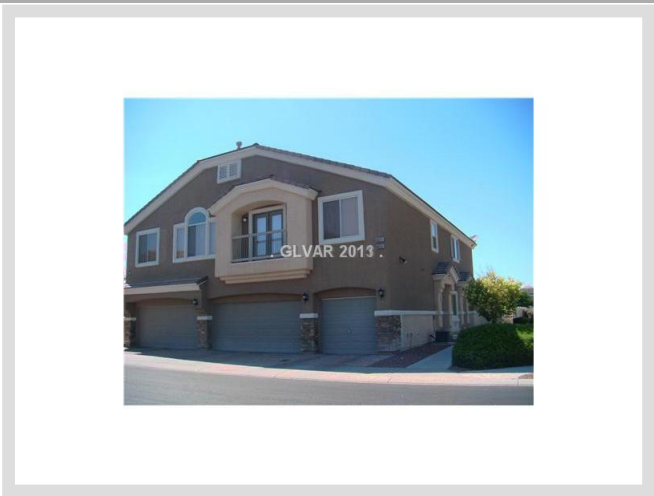

6625 LAVENDER LILLY LN #2 **MLS# 1320477**

LEASED
\$825
Leased on 03-15-2013
Bedrooms 2
Bathrooms 3
Full Baths 2
3/4 Baths 0
1/2 Baths 1
Stories 2
Living Area 1,332 sq. ft.
Garages 2
Town House Yes
Year Built 2004
List Date 02-08-2013

DESCRIPTION

This 1,332 square foot single family home features 2 bedrooms and 3 bathrooms. It is located in North Las Vegas on 6625 Lavender Lilly Ln #2. The MLS number is 1320477 and the parcel number is 124-20-311-101. This listing became available on 02-08-2013 and was leased on 03-15-2013 for \$825. The full public address for this listing is 6625 Lavender Lilly Ln #2, North Las Vegas, Nevada 89084.