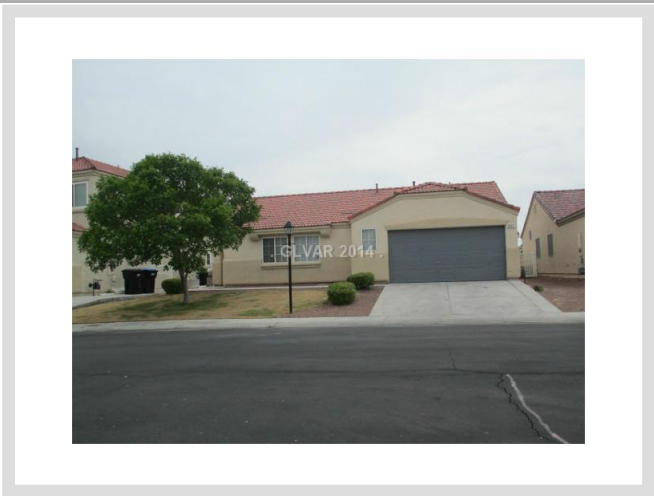

6615 MONTEZUMA CASTLE LANE **MLS# 1449767**

LEASED
\$949
Leased on 07-16-2014
Bedrooms 3
Bathrooms 2
Full Baths 2
3/4 Baths 0
1/2 Baths 0
Stories 1
Living Area 1,159 sq. ft.
Garages 2
Year Built 2001
List Date 05-28-2014

DESCRIPTION

This 1,159 square foot single family home features 3 bedrooms and 2 bathrooms. It is located in North Las Vegas on 6615 Montezuma Castle Lane. The MLS number is 1449767 and the parcel number is 124-22-311-049. This listing became available on 05-28-2014 and was leased on 07-16-2014 for \$949. The full public address for this listing is 6615 Montezuma Castle Lane, North Las Vegas, Nevada 89084.