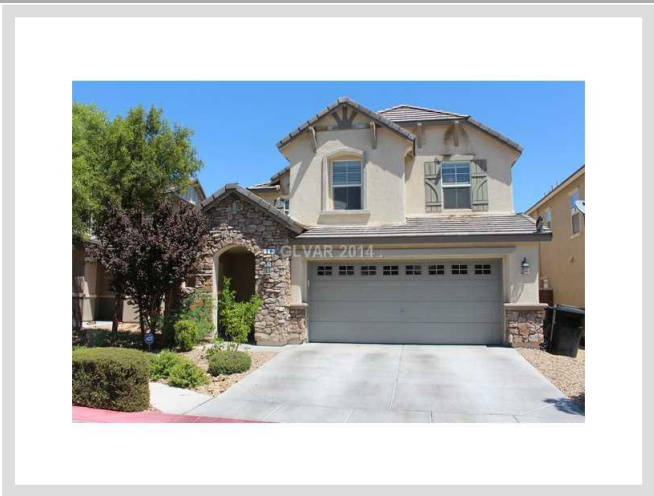

24 SNOW DOME AVENUE #0 **MLS# 1502962**

LEASED
\$1,195
Leased on 01-14-2015
Bedrooms 3
Bathrooms 3
Full Baths 2
3/4 Baths 0
1/2 Baths 1
Stories 2
Living Area 1,844 sq. ft.
Garages 2
Year Built 2009
List Date 12-18-2014

DESCRIPTION

This 1,844 square foot single family home features 3 bedrooms and 3 bathrooms. It is located in North Las Vegas on 24 Snow Dome Avenue #0. The MLS number is 1502962 and the parcel number is 124-27-710-010. This listing became available on 12-18-2014 and was leased on 01-14-2015 for \$1,195. The full public address for this listing is 24 Snow Dome Avenue #0, North Las Vegas, Nevada 89031.